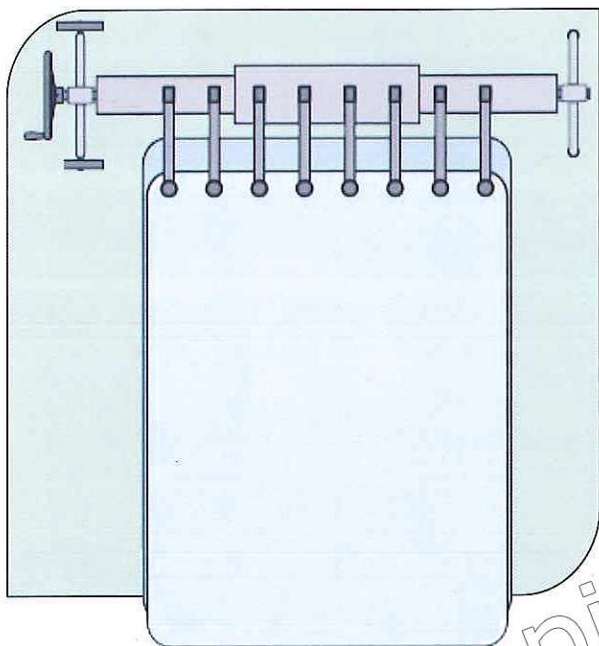

Inground Pool Cover Reel

5m

1

Ref	Qty
#1	1
#2	1
#3	1
#4	1
#5	1
#6	1
#7	4
#8	6
#9	1
#10	1
#11	11
#12	1

2

3

4

7